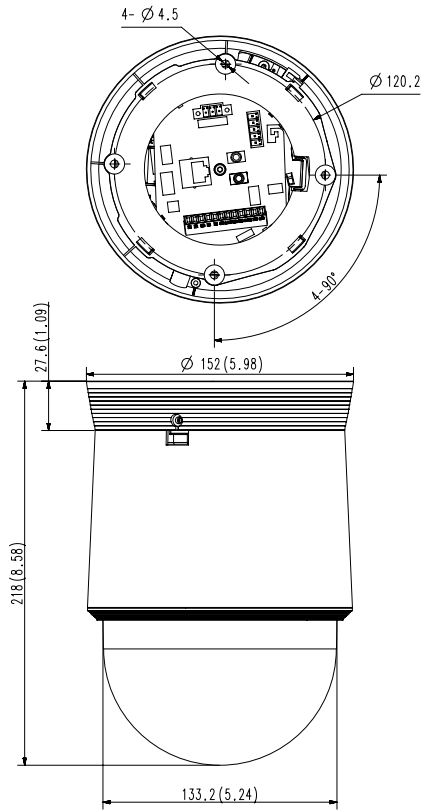

This parts should not contain any substances which are specified in AH60-0033K

NO	PART NAME	CODE NO.	MATERIAL	Q'TY	REMARK
1	XNP-6320	060042	MATERIAL	1	REMARK

XNP-6320 / QNP-6230

Unit : mm(inch)