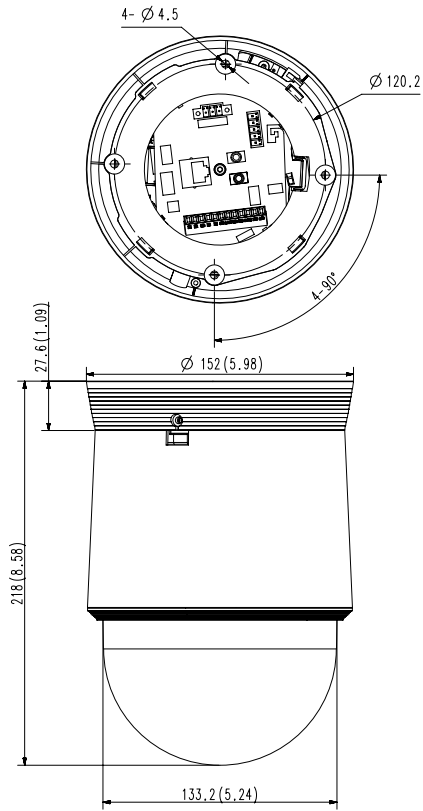

Input Voltage	PoE+(IEEE802.3at, Class4), 24VAC
Power Consumption	24VAC: Max 20W
Mechanical	
Color / Material	Ivory / Plastic
Product Dimensions / Weight	Ø152x218mm(5.98x8.58"), 1.7Kg(3.75 lb)

- The latest product information / specification can be found at hanwha-security.com
- Design and specifications are subject to change without notice.
- Wisenet is the proprietary brand of Hanwha Techwin, formerly known as Samsung Techwin.

This parts should not contain any substances which are specified in AH60-0033K

NO	PART NAME	CODE NO.	MATERIAL	Q'TY	REMARK
1	XNP-6320	060042	MATERIAL	1	REMARK

XNP-6320 / QNP-6230

Unit : mm(inch)

A2
CHANGE

UNIT	mm	DESIGN	CHECK	APPROVAL	PART NAME	XNP-6320
		Design	Check	Approval	MODEL NAME	MODEL NAME
SCALE	1/1	15.08.01	15.08.01	15.08.01	CODE NO.	060042
Hanwha Techwin						

This parts should not contain any substances which are specified in AH60-0033K

NO	PART NAME	CODE NO.	MATERIAL	Q'TY	REMARK
1	XNP-6320	060042	MATERIAL	1	REMARK

XNP-6320 / QNP-6230

Unit : mm(inch)

A2
CHANGE

UNIT	mm	DESIGN	CHECK	APPROVAL	PART NAME	XNP-6320
		Design	Check	Approval	MODEL NAME	MODEL NAME
SCALE	1/1	15.08.01	15.08.01	15.08.01	CODE NO.	060042